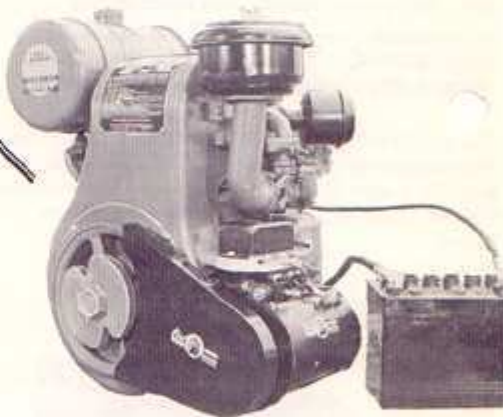

**ELECTRO-START, SR. - -
A Push Button Electric Starter
For Engines To 9 HP.**

- OVERRIDING CLUTCH ELIMINATES STRIPPED GEARS
- BATTERY OPERATED HIGH TORQUE MOTOR INDUCES QUICK STARTING ACTION

Here's fast, sure, easy starting for lawn and garden power equipment. Your engine is quickly cranked by the proven chain and sprocket mechanism. The overriding clutch automatically takes kickbacks in stride. Alternate auxiliary rope pulley starting is standard equipment. Like all Chief starting kits, ELECTRO-START, SR. is easier to install.

**The Self-Sustaining ELECTRO-START GEN!
A Combination Starter Generator
For Engines To 9 HP.**

- ★ VOLTAGE REGULATOR ASSURES PROPER RECHARGING
- ★ SELF-ADJUSTING BELT IS NOISELESS

Have a powerful sales advantage!
Use the ELECTRO-START GEN, a starter-generator kit for larger riding type lawn and garden power equipment. It regenerates its own power like your car. Never failing - Easy starting - Always quiet. Dual wiring in the 12 volt, 15 amp. starter-generator motor allows generator to keep battery continuously charged.

SPECIFICATIONS

	ELECTRO-START, SR.	ELECTRO-START GEN
Battery	12 volt, 20 ampere hours	
Battery Dimensions	7 3/4" x 5 3/16" x 7 5/16" high	
Shipping Weight	43 lbs.	62 lbs. (includes 22 lb. battery)
Kit Includes	Dry charged battery, 12 volt, 20 ampere hours Connecting cables and mounting brackets Push button switch Chain shroud High torque starting motor Rope pulley	
Engine Applications	Switch Voltage regulator for 12 volt system High torque starter-generator motor, 12 volt, 15 amp. Rope pulley	
	Briggs & Stratton Clinton Gravely Kohler Wisconsin	